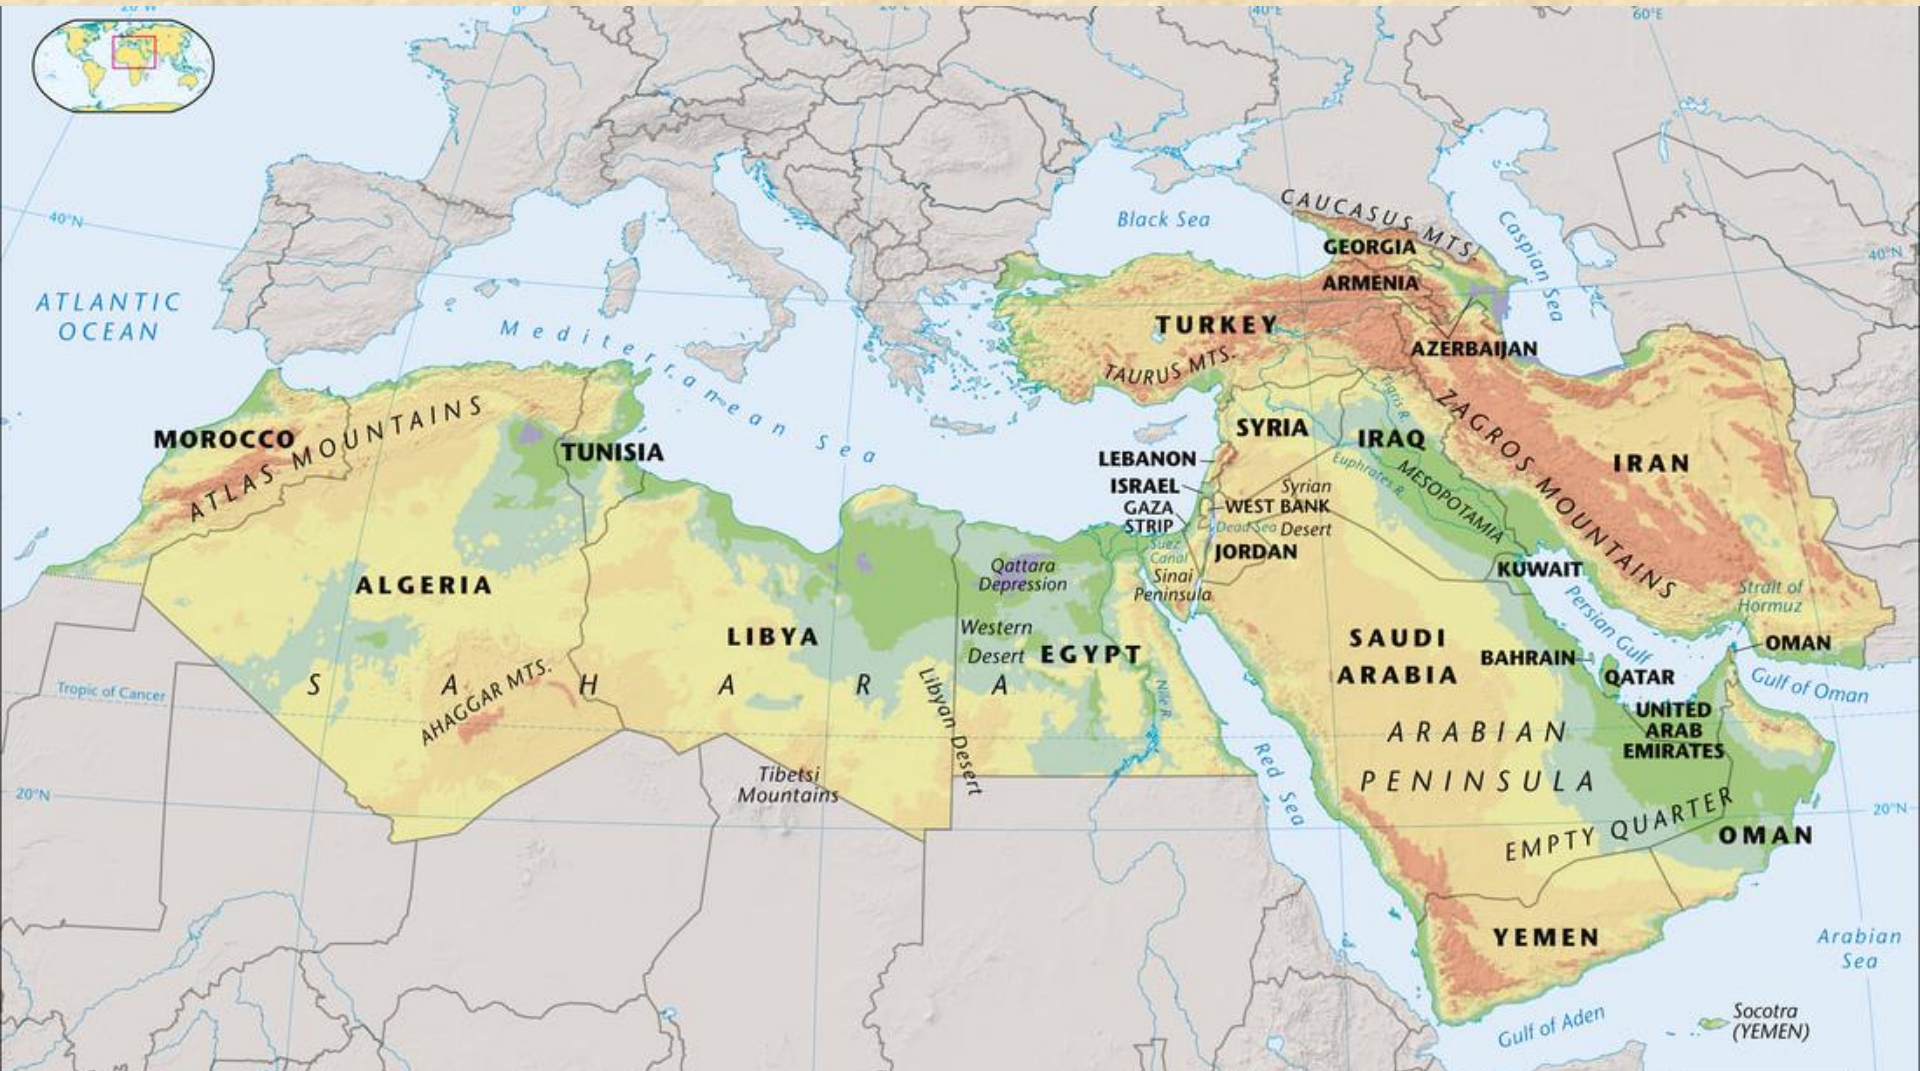

Geo 301- World Regional Geography

NEXT...

Middle East and North Africa - part A