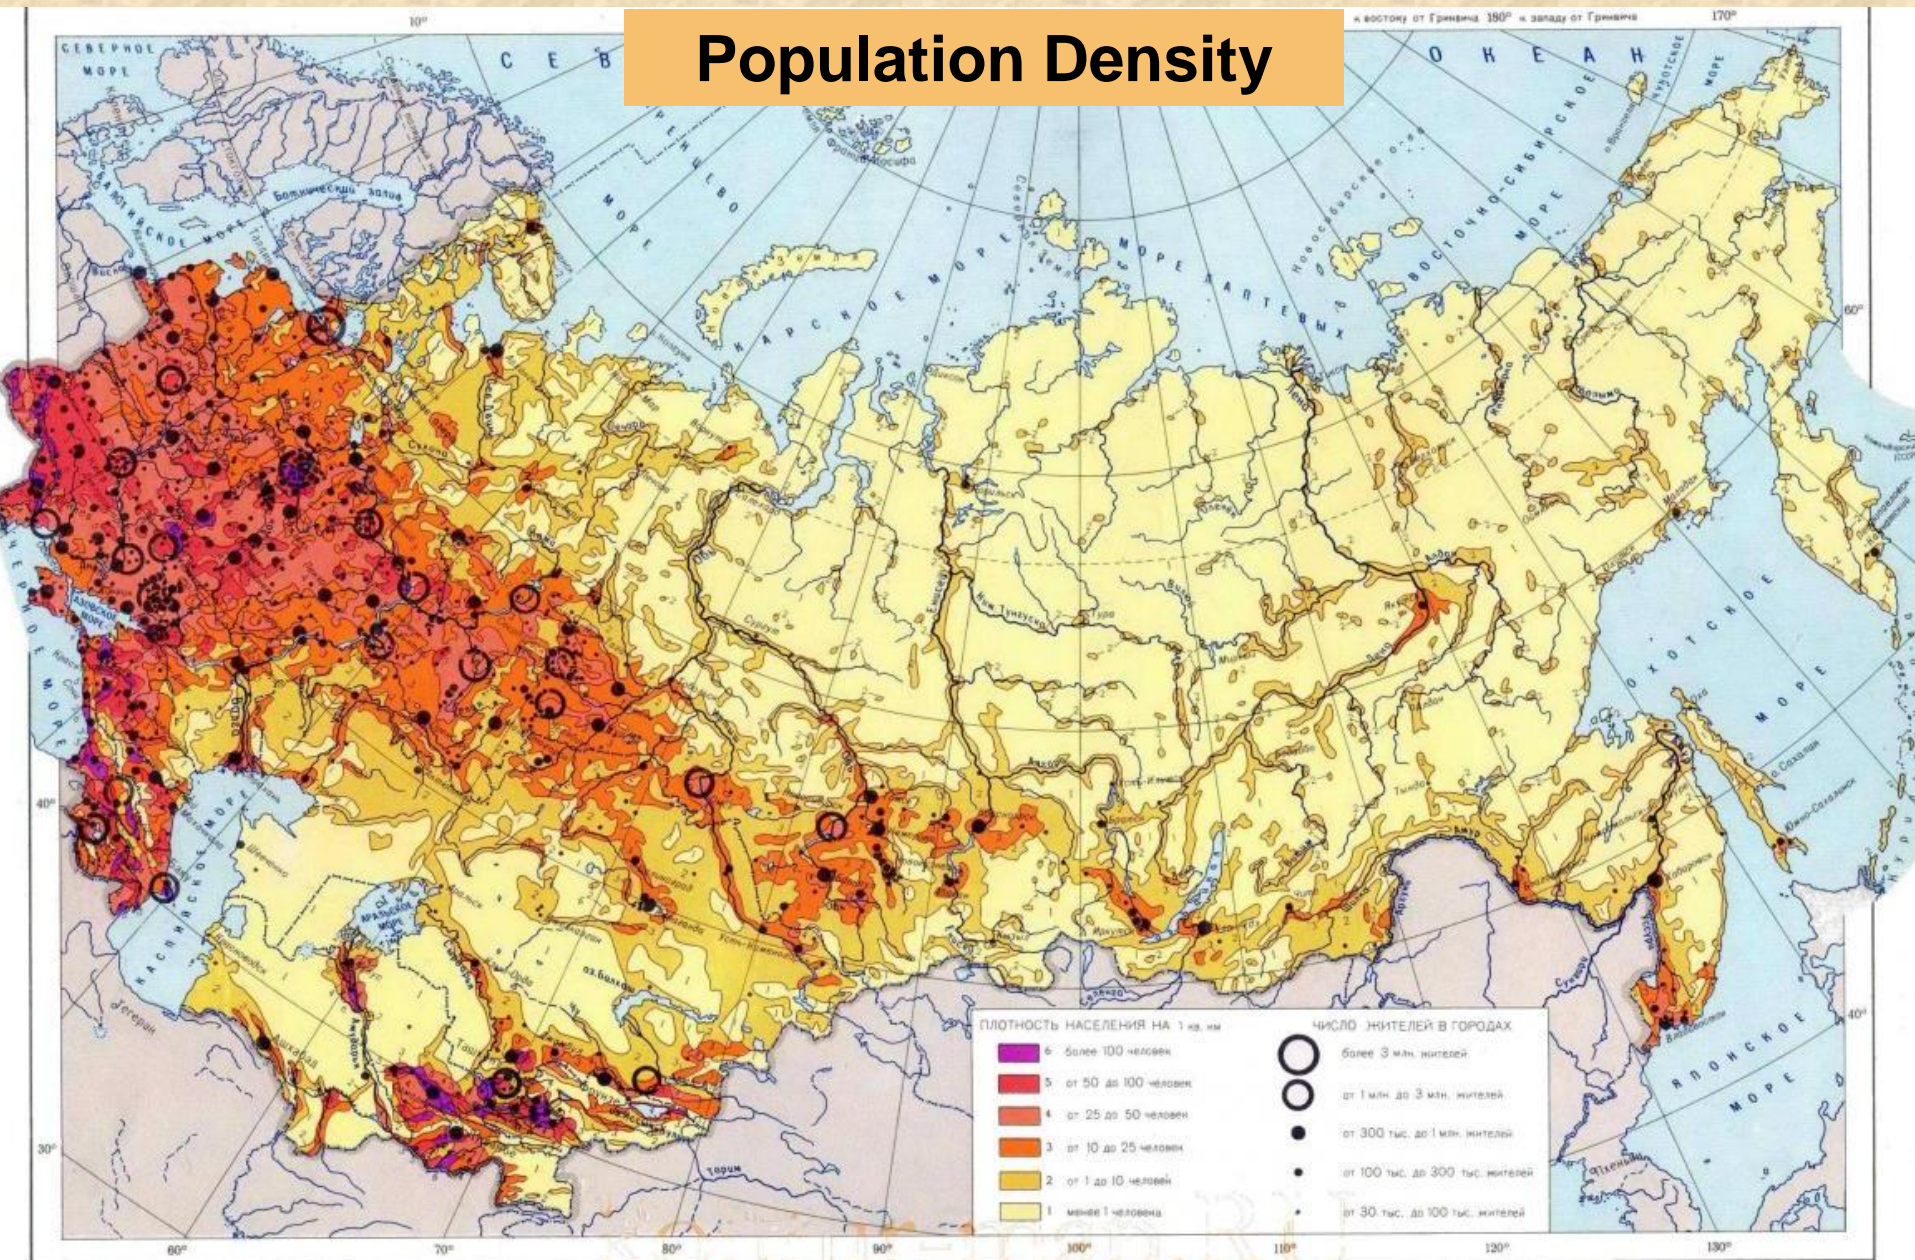

Geo 301- Russia & the Near Abroad

Population Density