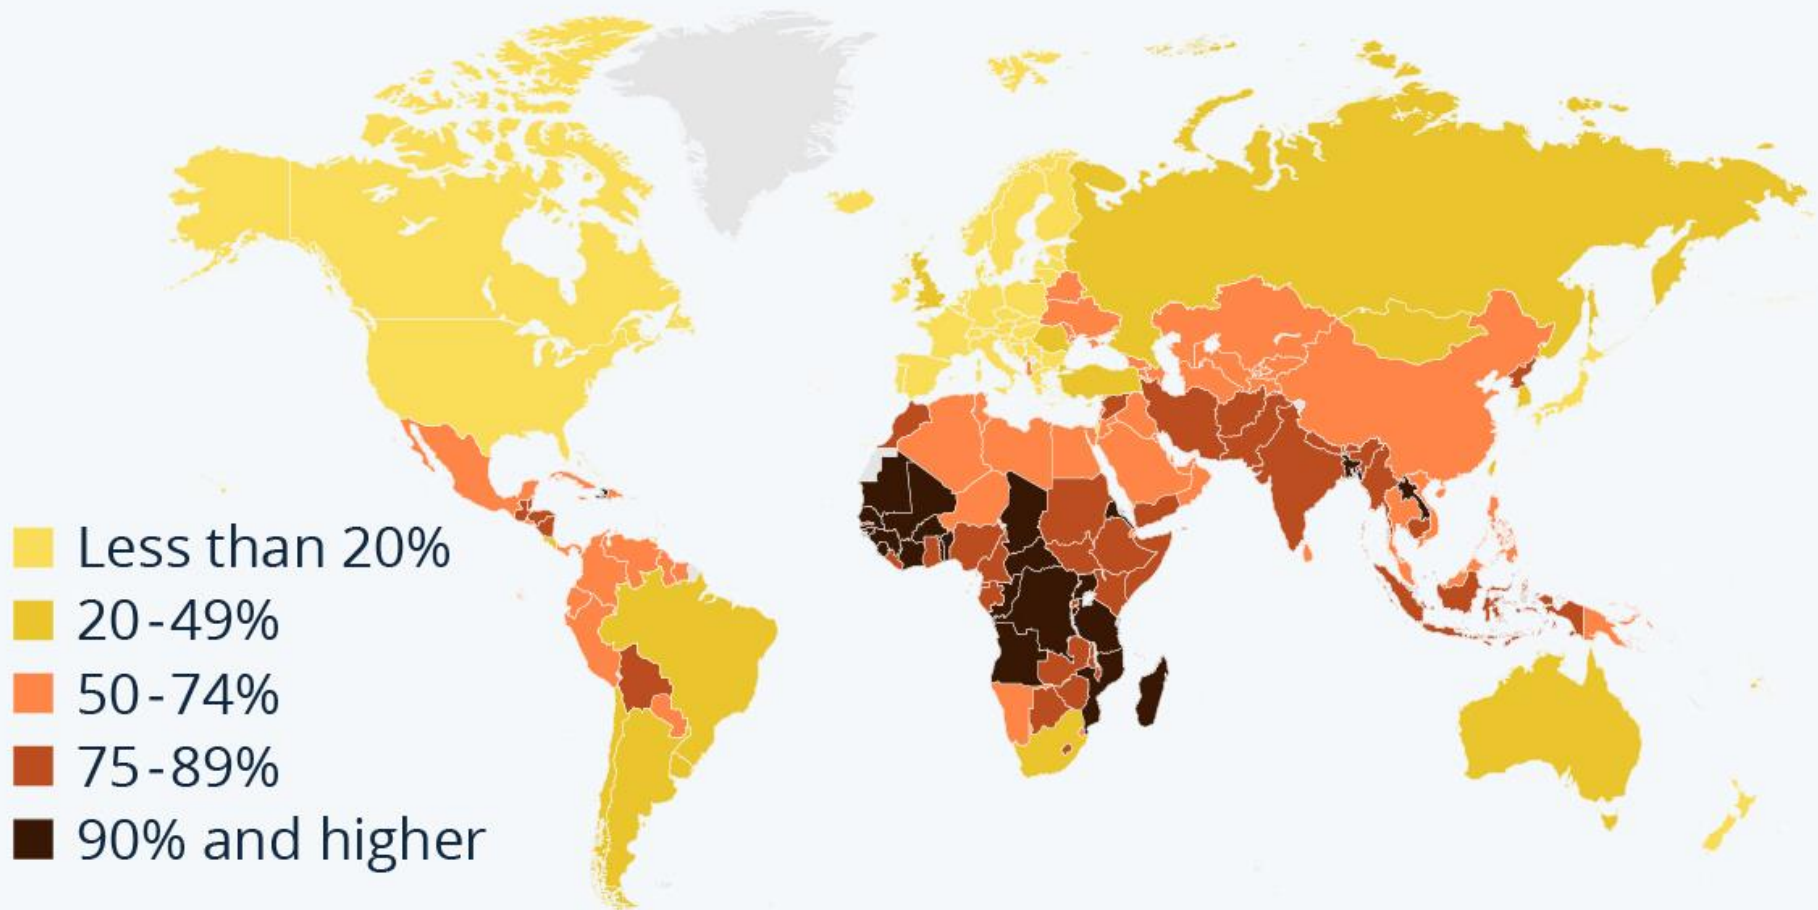

# What is KLEPTOCRACY?

*A form of corruption where government leaders use their power to enrich themselves at the expense of the nation's citizens, through embezzlement, kickbacks, bribes, and other means.*

Country	1999	2000	2001	2002	2003	2004	2005	2006	2007	Average
United States	8.8	8.7	8.8	8.8	8.7	8.6	8.5	8.4	8.4	8.6
Japan	11.4	11.2	11.2	11.3	11.2	10.9	10.7	10.4	10.3	11.0
United Kingdom	12.8	12.7	12.6	12.6	12.5	12.4	12.4	12.3	12.2	12.5
France	15.7	15.2	15.0	15.1	15.0	14.9	14.8	14.8	14.7	15.0
Germany	16.4	16.0	15.9	16.1	16.3	16.1	16.0	15.6	15.3	16.0
Canada	16.3	16.0	15.9	15.8	15.7	15.6	15.5	15.3	15.3	15.7
Italy	27.8	27.1	26.7	26.8	27.0	27.0	27.1	26.9	26.8	27.0
Russian Federation	47.0	46.1	45.3	44.5	43.6	43.0	42.4	41.7	40.6	43.8

## The Effects of the Black Market on the Economy

# Mapping the World's Informal Workforce

Share of informal employment in total employment, by country (in percent)\*

\* 2022 or latest available